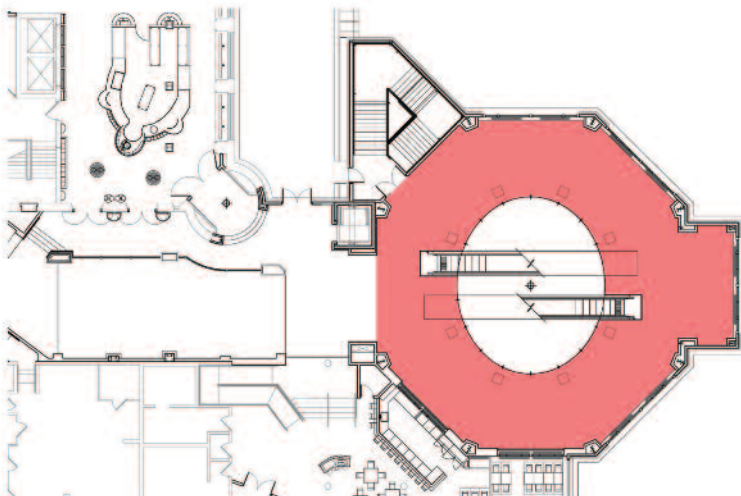

# ELEMENTS ON THE FALLS

AT TABLE ROCK CENTER

- Three exclusive & luxurious new venues
- Located at the brink of The Falls
- Stunning Falls views *'second to none'*
- Perfect for private conference events

## ELEMENTS ON THE FALLS RESTAURANT

## ELEMENTS ON THE FALLS GRAND HALL

CAPACITY:  
75 BANQUET  
200 STAND-UP RECEPTION  
2880 SQUARE FT.

## ELEMENTS ON THE FALLS OUTDOOR TERRACE

CAPACITY:  
110 BANQUET  
300 STAND-UP  
RECEPTION  
3350 SQUARE FT.