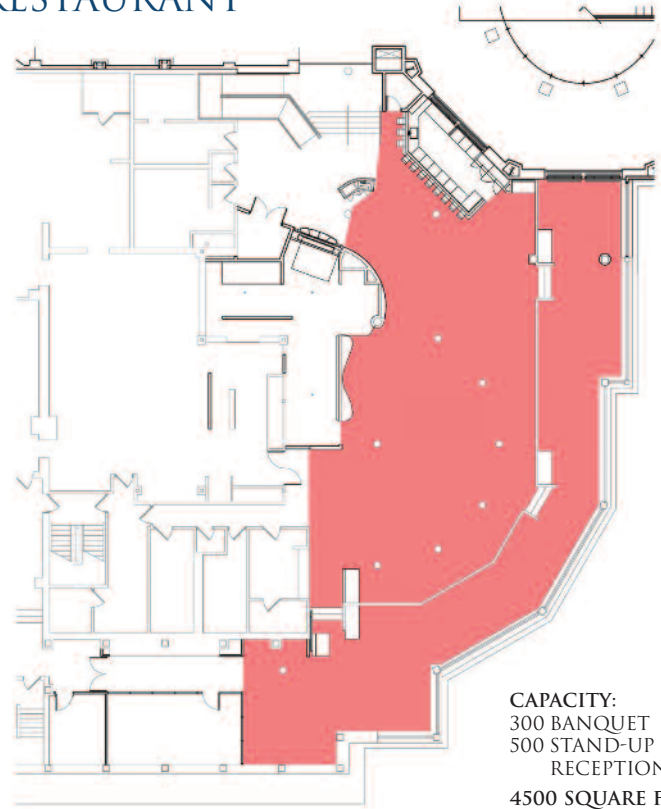

# ELEMENTS ON THE FALLS

AT TABLE ROCK CENTER

- Three exclusive & luxurious new venues
- Located at the brink of The Falls
- Stunning Falls views *'second to none'*
- Perfect for private conference events

## ELEMENTS ON THE FALLS RESTAURANT

## ELEMENTS ON THE FALLS GRAND HALL

CAPACITY:  
75 BANQUET  
200 STAND-UP RECEPTION  
2880 SQUARE FT.

## ELEMENTS ON THE FALLS OUTDOOR TERRACE

CAPACITY:  
110 BANQUET  
300 STAND-UP  
RECEPTION  
3350 SQUARE FT.